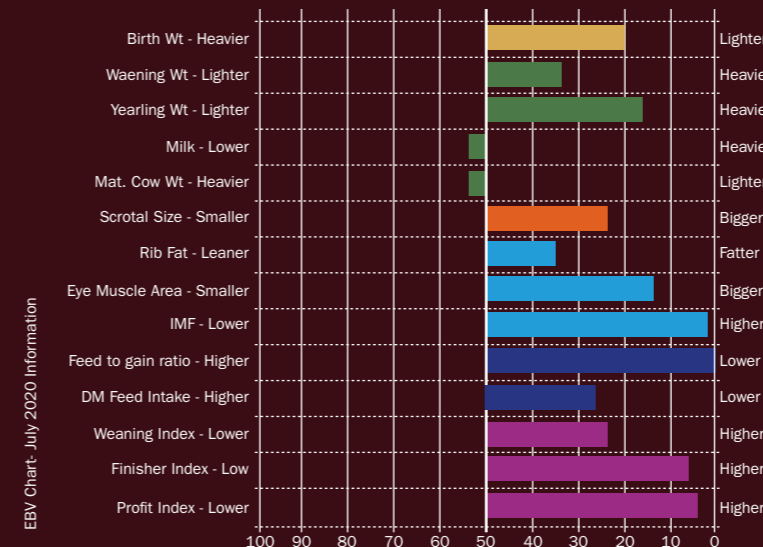

Uchelwr carries an exceptional set of EBVs. His proven pedigree and outstanding phenotype, would suggest this bull will produce small born progeny that grow quickly displaying exceptional efficiency. Uchelwr also ranks in the top 1% of the breed for IMF and for Finisher Index. These outstanding terminal figures are also supported by a positive Milk and Calving Ease figure suggesting this bull will be perfect for producing both finishing cattle and heifer replacements.

Boomer Birch, Beef Programme Manager